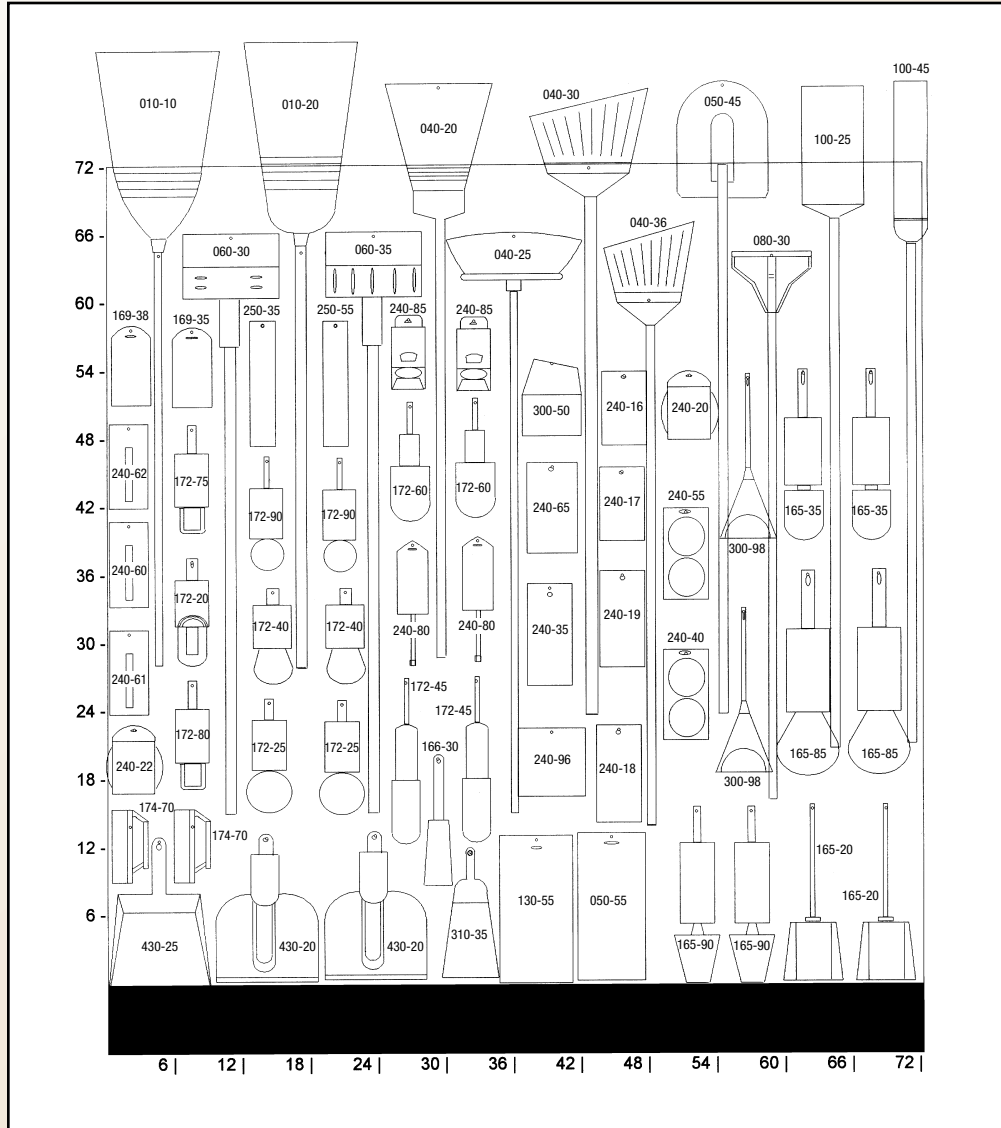

# 6' NEAT•N•EASY® PLAN-O-GRAM

NEAT•N•EASY® PLAN-O-GRAM

- |   |                                       |  |
|---|---------------------------------------|--|
| 010-10 Economy Corn Broom                 | 169-35 Hand & Nail Brush              | 240-35 Micro Wipes 2-Pack                          |
| 010-20 Supreme Corn Broom                 | 169-38 Twin Action Hand & Nail Brush  | 240-40 Plastic Pot Scrubbers 2-Pack                |
| 040-20 Lectra Sweep® Broom                | 172-20 Kitchen Brush                  | 240-55 Steel Pot Scrubbers 2-Pack                  |
| 040-25 Soft Sweep® Magnetic Plastic Broom | 172-25 Dish Puff                      | 240-60 All Purpose Scour Scrubber                  |
| 040-30 Wide Sweep Angle Broom             | 172-40 Vegetable Brush                | 240-61 Bath & Tile Scour Scrubber                  |
| 040-36 Lightweight Angle Broom            | 172-45 Vacuum Bottle Brush            | 240-62 Heavy Duty Scour Scrubber                   |
| 050-45 Household Dust Mop                 | 172-60 Glass & Dish Mop               | 240-65 Twin Action Cleaning Pad                    |
| 050-55 Dust Mop Refill                    | 172-75 Pot & Pan Brush                | 240-80 Liquid Detergent Dispenser                  |
| 060-30 Plastic Sponge Mop                 | 172-80 Dish & Sink Brush              | 240-85 Soapin' Brush® Dispenser                    |
| 060-35 Metal Sponge Mop                   | 172-90 Dish & Vegetable Brush         | 240-96 Heavy Duty Scour Square 2-Pack              |
| 080-30 Household Mop Stick                | 174-70 Iron Handle Scrub Brush        | 250-35 Fits-All Sponge Mop Refill                  |
| 100-25 Wet Mop with connector frame       | 240-16 4-1/2" Light Duty Scrub & Wipe | 250-55 Fits-All Sponge Mop Refill with scour strip |
| 100-45 #16 Cotton Deck Mop                | 240-17 4-1/2" Heavy Duty Scrub & Wipe | 300-50 Mini Blind Duster                           |
| 130-55 8 oz. 4-Ply Cotton Mop Head        | 240-18 6" Light Duty Scrub & Wipe     | 300-98 Colored Feather Duster                      |
| 165-20 Spiral Bowl Brush & Caddy          | 240-19 6" Heavy Duty Scrub & Wipe     | 310-35 100% Corn Whisk Broom                       |
| 165-35 Spiral Bowl Brush                  | 240-20 Jumbo Poly Mesh Scrub          | 430-20 Dustmate Brush & Pan                        |
| 165-85 Plastic Bowl Brush                 | 240-22 Jumbo Steel Mesh Scrub         | 430-25 Plastic Dust Pan                            |
| 165-90 Toilet Bowl Scrubber               |                                       |  |
| 166-30 Plastic Counter Duster Brush       |                                       |  |